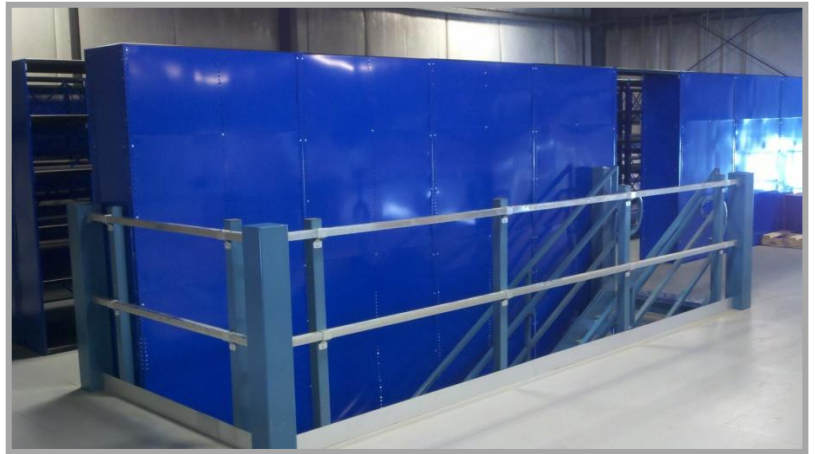

Turn to the Experts. SM

By  JORGENSEN MATERIAL HANDLING
A JORGENSEN COMPANY
STRONG on Customer Service

- 1500 Sq ft Freestanding Mezzanine
- 50) Clipper Shelving
- 13) Rousseau Modular Drawers with Overhead Cabinets
- 24) Rousseau Modular Drawer Inserts
- 12) Lockers