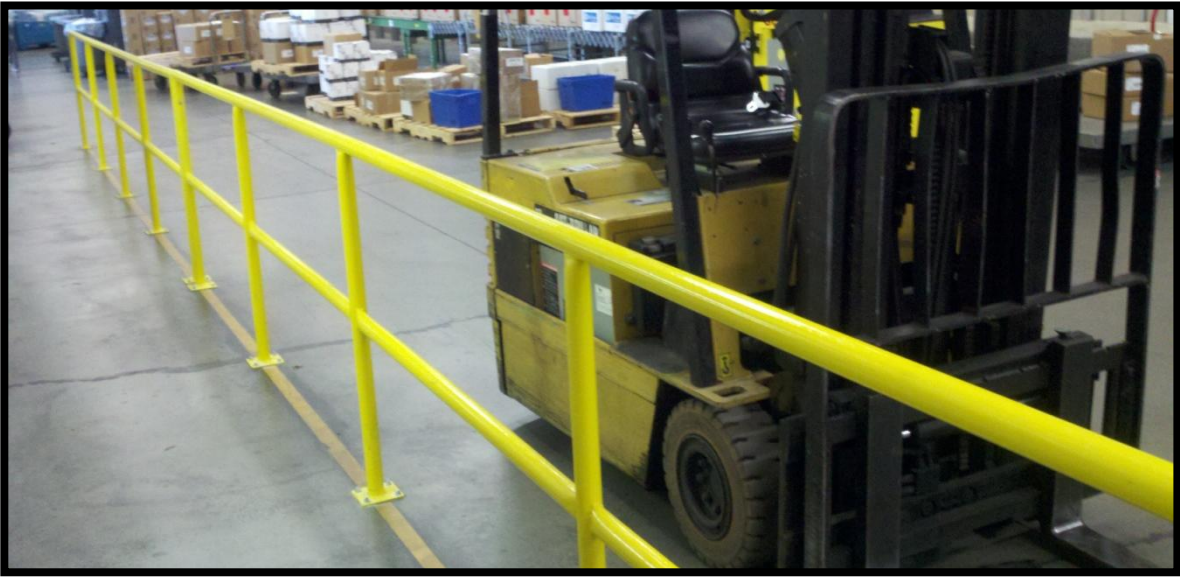

ThermoFisher SCIENTIFIC

By  **JORGENSEN MATERIAL HANDLING**
A JORGENSEN COMPANY
STRONG on Customer Service

**25' Tall Structural Pallet Racking
350 Pallet Positions | 42' Safety Rail**