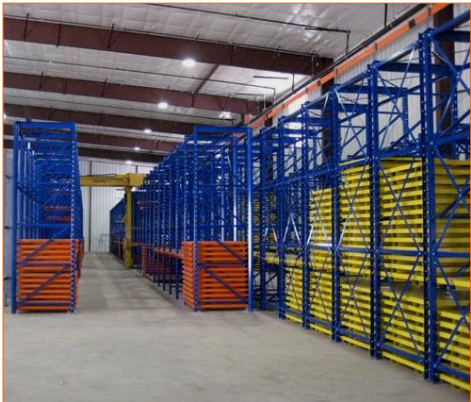

BASIN ELECTRIC POWER COOPERATIVE

Dry Fork Station

By

JORGENSEN MATERIAL HANDLING
A JORGENSEN COMPANY

Stak-U-Rak and Cantilever Rack