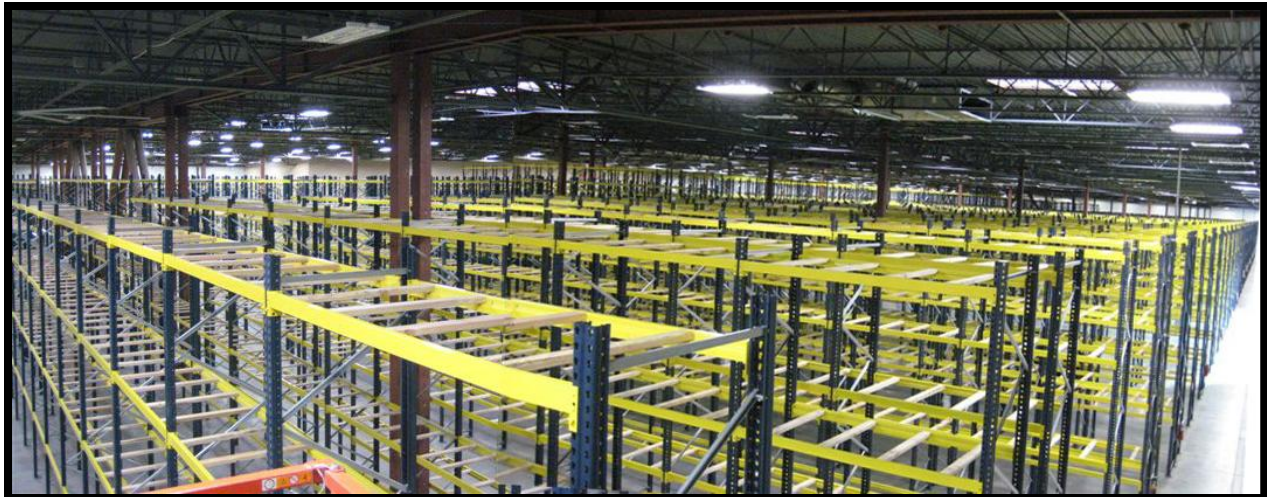

# LOGISTICS

JORGENSEN MATERIAL HANDLING  
A JORGENSEN COMPANY

STRONG on Customer Service

352' of Guard Rail

1 Tier Lockers

61' x 36' x 27' DEA CAGE

2.2 Million lbs. of Pallet Rack - 42,000 + Pallet Positions