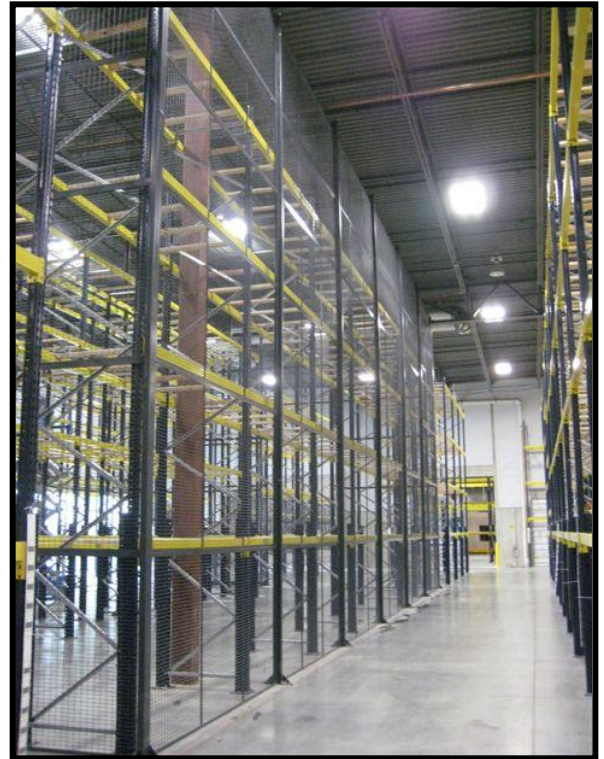

# LOGISTICS

JORGENSEN MATERIAL HANDLING  
A JORGENSEN COMPANY

STRONG on Customer Service

352' of Guard Rail

1 Tier Lockers

61' x 36' x 27' DEA CAGE

2.2 Million lbs. of Pallet Rack - 42,000 + Pallet Positions