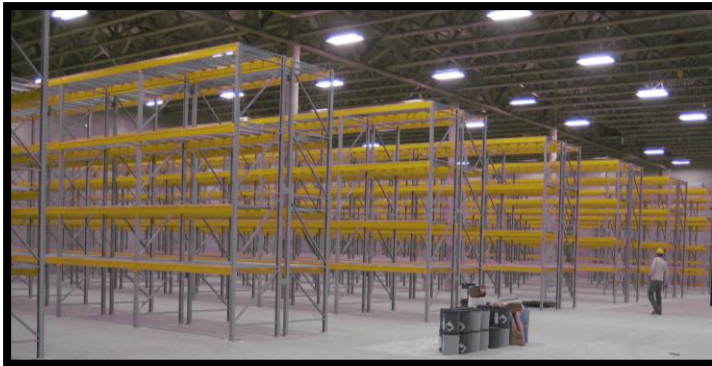

# Hill Air Force Base

BLDG 845

Pallet Rack and Wire Deck: 162 Sections

Layout Drawing and Rack Details

BLDG 845

**Modular Office: 200 Square Feet with Cabinets**

**Work Benches create storage and work space**