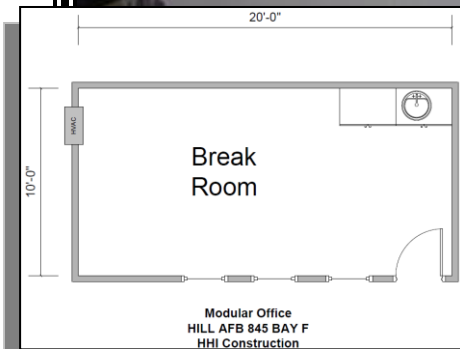

# Hill Air Force Base

BLDG 845

Pallet Rack and Wire Deck: 162 Sections

Layout Drawing and Rack Details

BLDG 845

**Modular Office: 200 Square Feet with Cabinets**

**Work Benches create storage and work space**