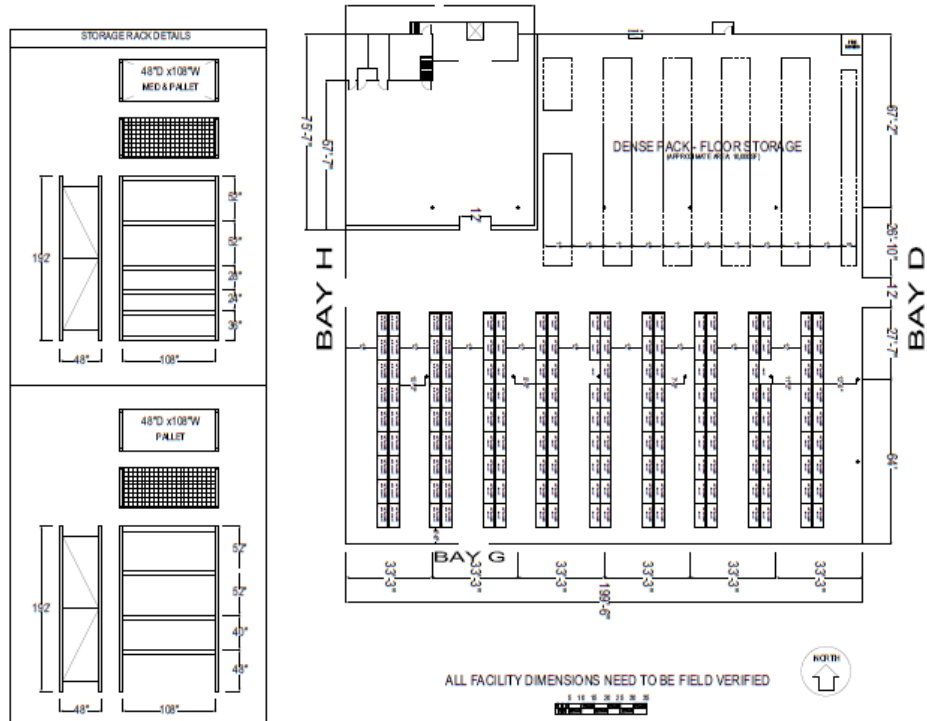

# Hill Air Force Base

BLDG 845

Pallet Rack and Wire Deck: 162 Sections

Layout Drawing and Rack Details

BLDG 845

**Modular Office: 200 Square Feet with Cabinets**

**Work Benches create storage and work space**