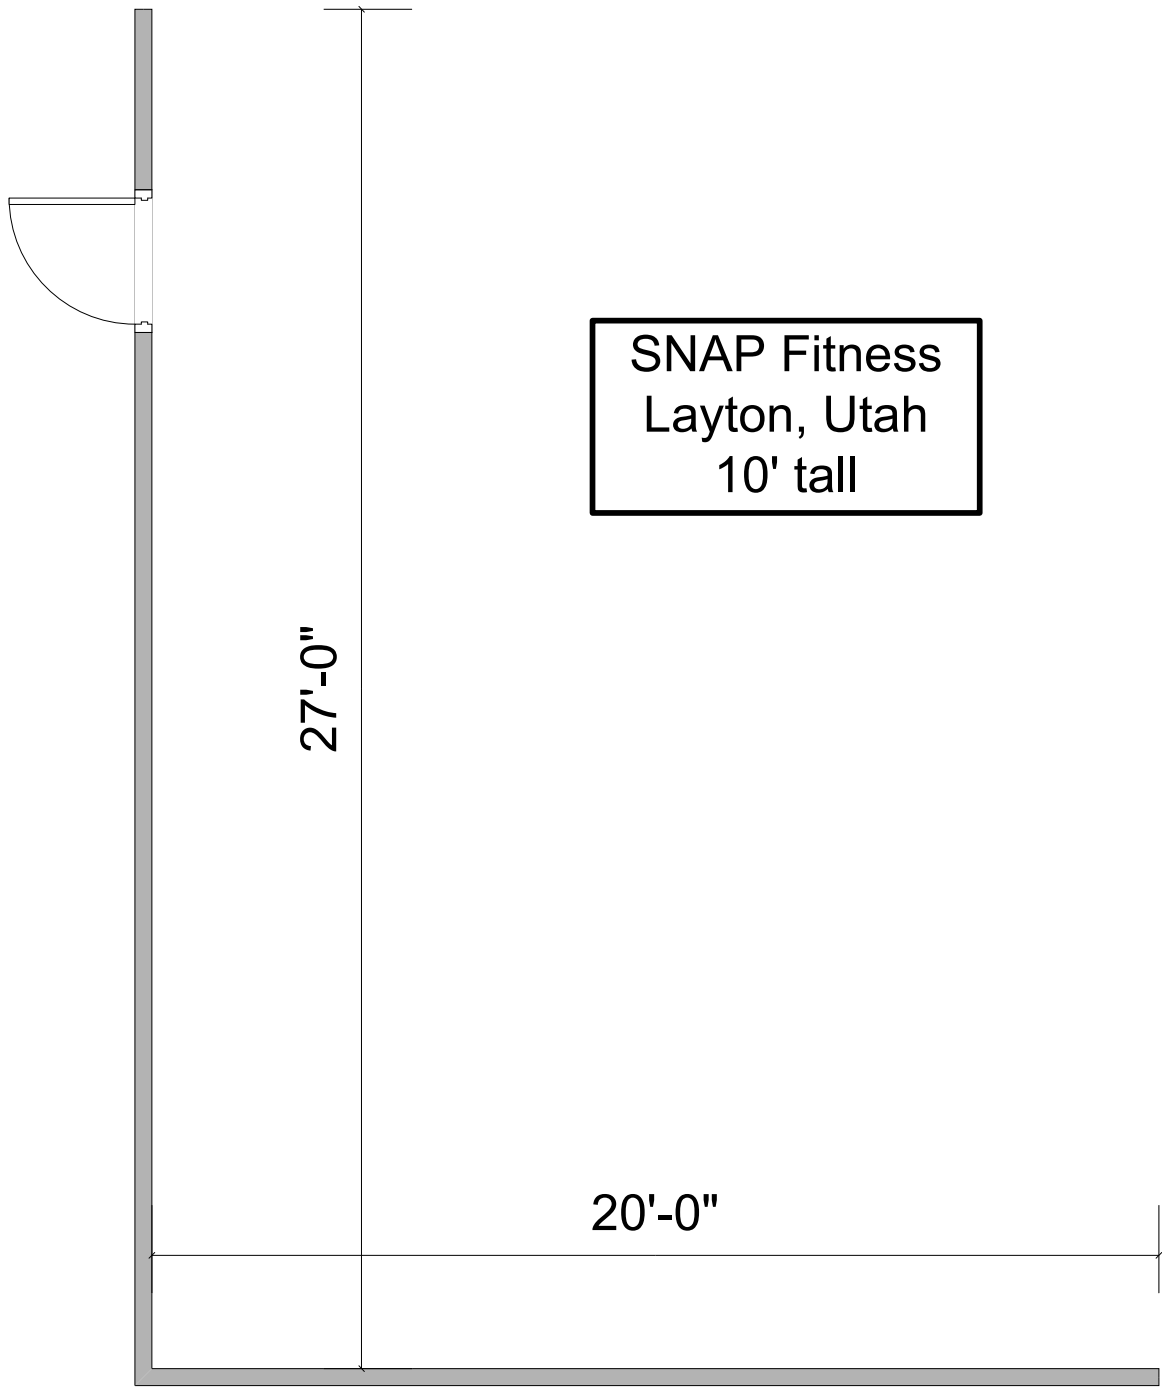

# Modular Wall

SNAP Fitness  
Layton, Utah  
10' tall